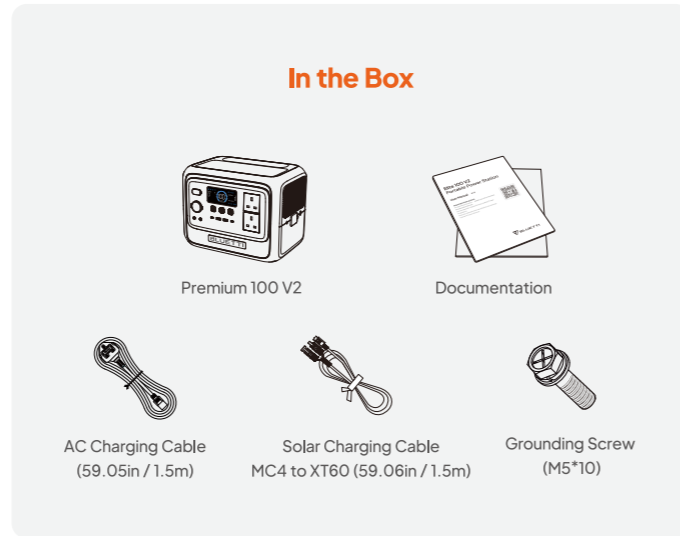

Overview

General

Model	Premium 100 V2
Battery Capacity	1,024Wh (20Ah)
Battery Type	LiFePO ₄
Life Cycles	4,000+ Cycles to 80% Original Capacity
Management System	MPPT Controller, BMS, etc.
Charging Temperature	0°C to 40°C (32°F to 104°F)
Discharging Temperature	-20°C to 40°C (-4°F to 104°F)
Connectivity	WiFi & Bluetooth
UPS Switching Time	≤10ms
Weight	11.5kg (25lbs)
Dimensions (L×W×H)	320×215×250mm (12.6×8.5×9.8in)

Output

AC+DC Output	2,000W Max.
AC Output	1,800W Max.
Voltage	230VAC
Current	7.8A
Total Outlets	9
AC Outlets	2
DC Outlets	7
	Cigarette Lighter Port 12V/10A
	2×DC5521 Port 12V/5A per port, total 8A Max
	2×USB-A 15W Max. 5V/3A per port
DC Output	1×100W USB-C 5V/3A, 9V/3A, 12V/3A, 15V/3A, 20V/5A
	1×140W USB-C 5V/3A, 9V/3A, 15V/3A, 20V/5A, 28V/5A
Surge Power	3,600W
Power lifting Mode	2,700W

 Lightweight (11.5kg)	 Fastest Charging to 80% (45 Min)	 PV Input (1,000W)	 Lifting Power (2,700W)	 Multiple Charging Ways (5 Ways)
 LFP Battery Charge Cycle (4,000+)	 Quiet Operation (30 dB)	 UPS Switching Time (≤10ms)	 Smart Control (App)	 Warranty (5-Year)

Compact and Lightweight

Weighing 11.5kg with a compact 17L design and a sleek hidden handle, the Premium 100 V2 sets a new benchmark in grab-and-go portability. It's a perfect companion for camping, road trips, or emergency power needs at home.