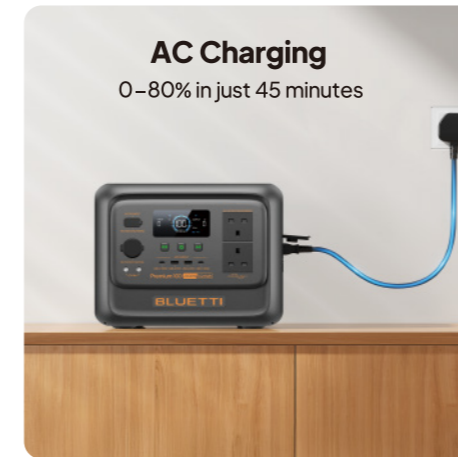

Overview

General

Model	Premium 100 V2
Battery Capacity	1,024Wh (20Ah)
Battery Type	LiFePO ₄
Life Cycles	4,000+ Cycles to 80% Original Capacity
Management System	MPPT Controller, BMS, etc.
Charging Temperature	0°C to 40°C (32°F to 104°F)
Discharging Temperature	-20°C to 40°C (-4°F to 104°F)
Connectivity	WiFi & Bluetooth
UPS Switching Time	≤10ms
Weight	11.5kg (25lbs)
Dimensions (L×W×H)	320×215×250mm (12.6×8.5×9.8in)

Why Choose BLUETTI Premium 100 V2

1 Device. 9 Ports.

With 9 versatile ports and a continuous 1,800W output, the Premium 100 V2 powers nearly all your essentials. Activate the Power Lifting Mode via the BLUETTI app, it can handle up to 2,700W pure resistive devices like ovens kettles, or even welders. Featuring groundbreaking HyperVolt™ technology, you get an industry-leading 3,600W surge power—enough to start energy-intensive appliances effortlessly.

 2 x AC Outlets (1,800 Max.)	 2 x USB-A (15W)	 1 x USB-C (100W)	 1 x USB-C (140W)	 2 x 5521 (60W)	 1 x Car Port (120W)
---	---	--	--	--	---

Fast Charging

Powered by TurboBoost™ fast-charging tech, the Premium 100 V2 charges to 80% in just 45 minutes with 1,200W AC fast charging, fully charges in 70 minutes with 1,000W solar input, or achieves 6X faster car charging than standard chargers—keeping your power flowing without worry wherever you need.