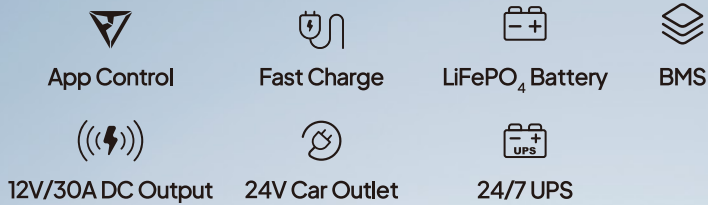

BLUETTI

TECHNOLOGY PIONEER
IN CLEAN ENERGY

BLUETTI AC 300

Expandable Power At Your Will

Power For Long, Blackout Worries Gone

All Your Need in One

Available Socket

*You can mix B300 and B300K expansion battery , the recommended connection is AC300*1+B300K*2+B300*2=11,673.6Wh.

Split Phase Bonding is available for 120V, Compatible with 2-8*B300K

AC300+B300K

Specs

Model :	AC300+B300K
Capacity :	2,764.8Wh~11,059.2Wh (1~4*B300K)
Battery :	LiFePO ₄ , 3,500+ life cycle
Output Power :	3,000W (6,000W surge)
Weight :	AC300 : 21.6kg/47.62lbs B300K : 29.5kg/65.04lbs
UPS :	Switching times 20ms
App Control :	WiFi & Bluetooth
Dimensions (Lx WxH) :	AC300 : 520*320*358mm/20.5*12.5*14.1in B300K : 525*327*209mm/20.67*12.87*8.23in
Charging Temperature :	32°F ~ 104°F/0°C ~40°C
Discharging Temperature :	-4°F~-104°F/-20°C ~40°C

Input

AC Input :	3,000W Max.
Solar Charging :	12~150V, total 2,400W Max. Dual MPPT
Car Charging :	12/24V 8A
Solar + AC Charging :	5,400W Max.

Output

Cigarette Lighter Port x1 :	24V/10A
RV Port x1 :	12V/30A
USB-A x2 :	5V / 3A,15W Max.
USB-A x2 :	18W Max.
USB-C x1 :	100W Max.
For 230V Model :	
AC Outlet x6 :	13A 230V / 50Hz
Wireless Charging Pad x2 :	5/7.5/10/15W