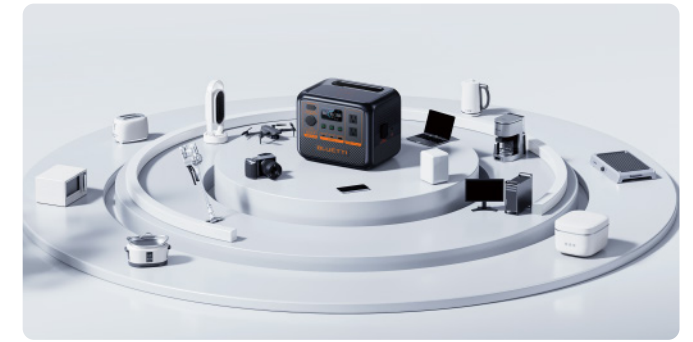

## High Power in Small Package

As compact as a small toolbox, the AC50P packs a punch with a 700W rated power, 200W higher than its competitors, powering a wider range of devices. In Power Lifting mode, it can even handle pure resistant loads up to 1,200W, such as kettles.