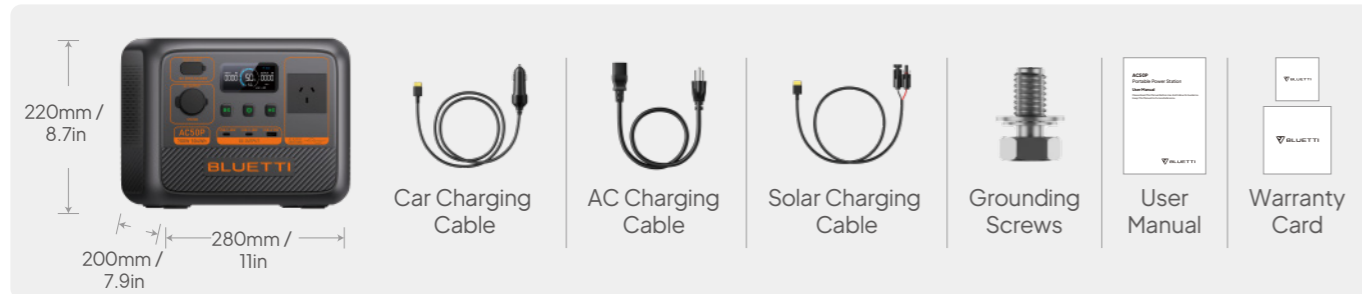

Versatile for Various Scenarios

Drone (40Wh)	Coffee Maker (700W)	Portable Fridge (110W)	Laptop (70Wh)	Electric Blanket (150W)	TV (60W)	Fan (90W)	WiFi Router (10W)
6 Times	7 Cups	3.2H	4 Times	2.7H	5H	3.7H	22H

Specifications

General

Battery Capacity	504Wh
Cell Type	Lithium Iron Phosphate (LFP)
AC + DC Input	600W Max.
Net Weight	6.9kg / 15.2lbs
Dimensions (L × W × H)	280 × 200 × 220mm / 11 × 7.9 × 8.7in
Charging Temperature	0°C to 40°C / 32°F to 104°F
Discharging Temperature	-20°C to 40°C / -4°F to 104°F
Storage Temperature	-20°C to 40°C / -4°F to 104°F