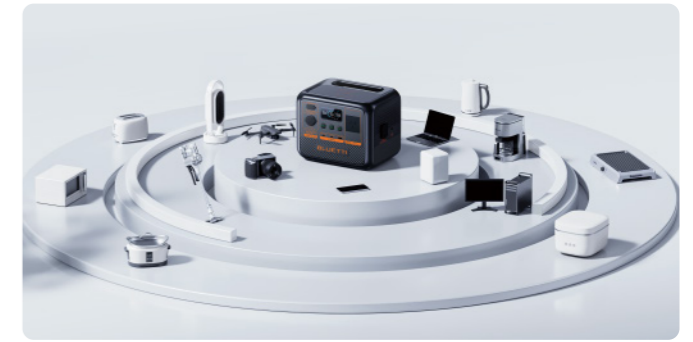

Power Up to 6 Devices, All at Once

The AC50P isn't just a power station; it's your personal energy hub. With an array of outlets, including 1 x 700W AC outlet, 2 x 65W USB-C ports, 1 x 15W USB-A port, 1 x 120W cigarette lighter port, and 1 x wireless charging pad, it ensures your off-grid life never misses a beat.

1 x wireless charging pad 1 x 120W cigarette lighter port 1 x 700W AC outlet 2 x 65W USB-C ports 1 x 15W USB-A port		50 mins to 80%	BLUETOPUS AI-BMS AI-Powered Management	1,200W Lifting Power
Global Available Socket		3,000+ Life Cycles	Pass-Through Solar Charging	5 Years Warranty
		6 Ways to Charge	Smart App Control	<0.02s UPS Auto-Switch

Triple Tech for Extended Battery Life

BLUETOPUS BMS

This AI-powered battery management system optimizes energy utilization, ensuring sustained power throughout your journey.

Daytime Solar

Recharge during the day with solar panels, allowing you to power your devices while simultaneously replenishing the battery.

* Solar panels and B80P expansion battery are sold separately.

High Power in Small Package

As compact as a small toolbox, the AC50P packs a punch with a 700W rated power, 200W higher than its competitors, powering a wider range of devices. In Power Lifting mode, it can even handle pure resistive loads up to 1,200W, such as kettles.