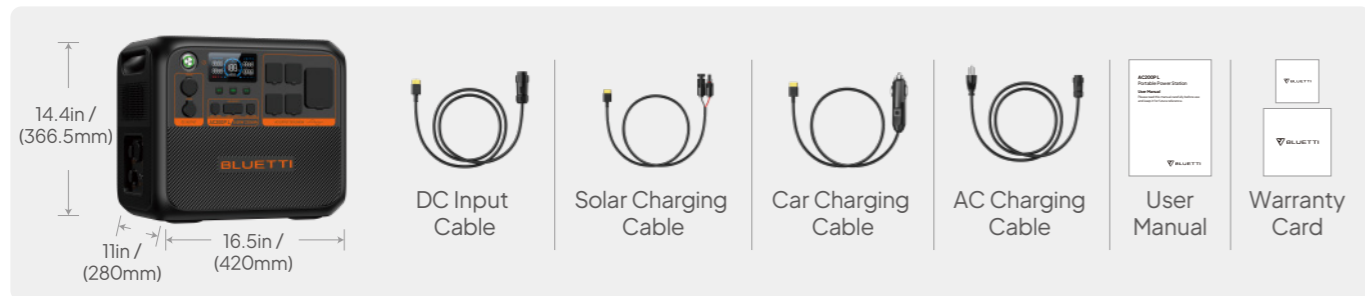

Specifications

General Data

Capacity	2,304Wh
Cell Type	LiFePO₄
AC + DC Input	2,400W Max.
Charging Temperature	0°C-40°C / 32°F-104°F
Discharging Temperature	-20°C-40°C / -4°F-104°F

Output

Power	2,400W in total
Voltage	120V
Current	20A
Frequency	50Hz / 60Hz
Cigarette Lighter Port*1	12V / 10A
USB-A *2	5V / 3A, 9V / 2A, 12V / 1.5A, 18W Max.
USB-C *2	5 / 9 / 12 / 15 / 20V, 3A; 20V, 5A
48V DC Port*1	48V / 8A
Wireless Charging Pad*2	15W Max.

DC/PV Input

Power	1,200W Max.
Voltage	12V~145V

AC Input

Voltage	120V
Current	20A Max.
Frequency	50Hz / 60Hz
UPS Switching time	≤20ms

Others

Connectivity	WiFi / Bluetooth
Dimensions (L * W * H)	420mm * 280mm * 366.5mm / 16.5in * 11in * 14.4in
Net Weight	28.3kg / 62lbs
Certifications	UN38.3, 3C, SRRC, FCC, IC, UL, PSE, TELEC, CE, NTC, RCM

BLUETTI Solar Panel Recommendations

BLUETTI 120W Solar Panel x 5	6.4~7.7 Hours
BLUETTI 200W Solar Panel x 5	3.8~4.6 Hours
BLUETTI 350W Solar Panel x 3	3.8~4.3 Hours

Contact Us

US-EN-V1.0