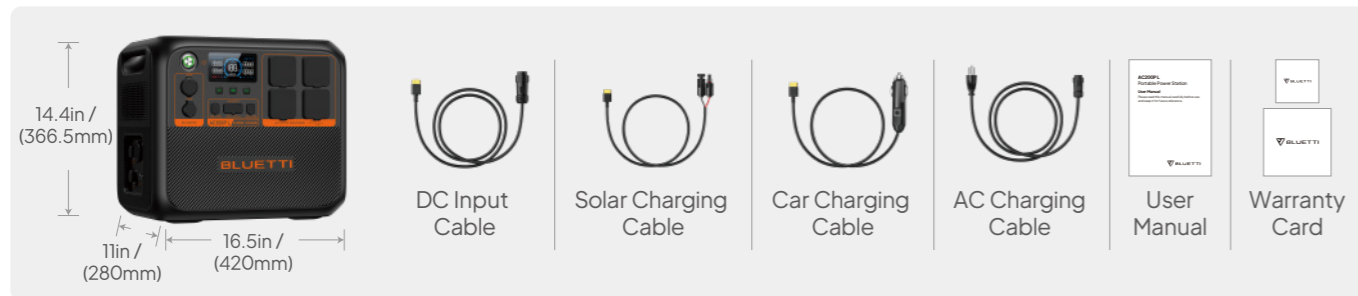

Specifications

General Data

Capacity	2,304Wh
Cell Type	LiFePO ₄
AC + DC Input	2,400W Max.
Charging Temperature	0°C-40°C / 32°F-104°F
Discharging Temperature	-20°C-40°C / -4°F-104°F

Output

Power	2,400W in total
Voltage	230V
Current	10.5A
Frequency	50Hz / 60Hz
Cigarette Lighter Port*1	12V / 10A
USB-A *2	5V / 3A, 9V / 2A, 12V / 1.5A, 18W Max.
USB-C *2	5 / 9 / 12 / 15 / 20V, 3A; 20V, 5A
48V DC Port*1	48V / 8A
Wireless Charging Pad*2	15W Max.

DC/PV Input

Power	1,200W Max.
Voltage	12V~145V

AC Input

Voltage	230V
Current	10.5A Max.
Frequency	50Hz / 60Hz
UPS Switching time	≤20ms

Others

Connectivity	WiFi / Bluetooth
Dimensions (L * W * H)	420mm * 280mm * 366.5mm / 16.5in * 11in * 14.4in
Net Weight	28.3kg / 62lbs
Certifications	UN38.3, 3C, SRRC, FCC, IC, UL, PSE, TELEC, CE, NTC, RCM

* Sold separately.

Fastest Charging in its Power Class

2,400W AC Charging

1,200W Solar Charging

 Wall Socket 1.5 Hours <small>(2,400W Max.)</small>	 Solar Panel 2.5 Hours <small>(1,200W Max.)</small>	 Car Port 12.5 Hours <small>(200W Max.)</small>	 Generator 2 Hours <small>(2,000W Max.)</small>	 Lead-acid Battery 12.5 Hours <small>(200W Max.)</small>
---	---	---	---	--

- Wireless Charging Pad*2
- Cigarette Lighter Port*1
- AC Outlet*4
- 48V RV Port*1
- USB-C Port*2
- USB-A Port*2

Global Available Socket