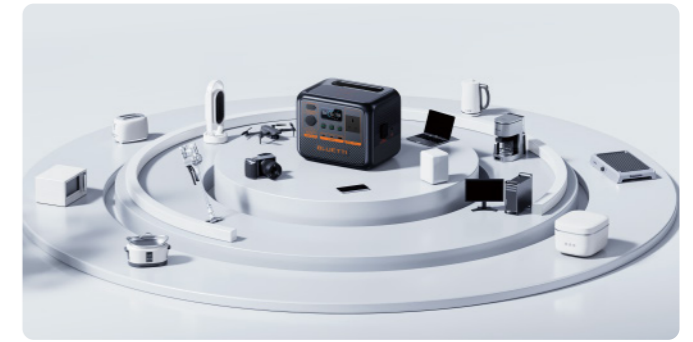

Power Up to 6 Devices, All at Once

The AC50P isn't just a power station; it's your personal energy hub. With an array of outlets, including 1 x 700W AC outlet, 2 x 65W USB-C ports, 1 x 15W USB-A port, 1 x 120W cigarette lighter port, and 1 x wireless charging pad, it ensures your off-grid life never misses a beat.

1 x wireless charging pad 1 x 120W cigarette lighter port 1 x 700W AC outlet 2 x 65W USB-C ports 1 x 15W USB-A port		50 mins to 80%	BLUETOPUS AI-BMS AI-Powered Management	1,200W Lifting Power
		3,000+ Life Cycles	Pass-Through Solar Charging	5 Years Warranty
		6 Ways to Charge	Smart App Control	<0.02s UPS Auto-Switch

Triple Tech for Extended Battery Life

BLUETOPUS BMS

This AI-powered battery management system optimizes energy utilization, ensuring sustained power throughout your journey.

Daytime Solar

Recharge during the day with solar panels, allowing you to power your devices while simultaneously replenishing the battery.

* Solar panels and B80P expansion battery are sold separately.

High Power in Small Package

As compact as a small toolbox, the AC50P packs a punch with a 700W rated power, 200W higher than its competitors, powering a wider range of devices. In Power Lifting mode, it can even handle pure resistant loads up to 1,200W, such as kettles.