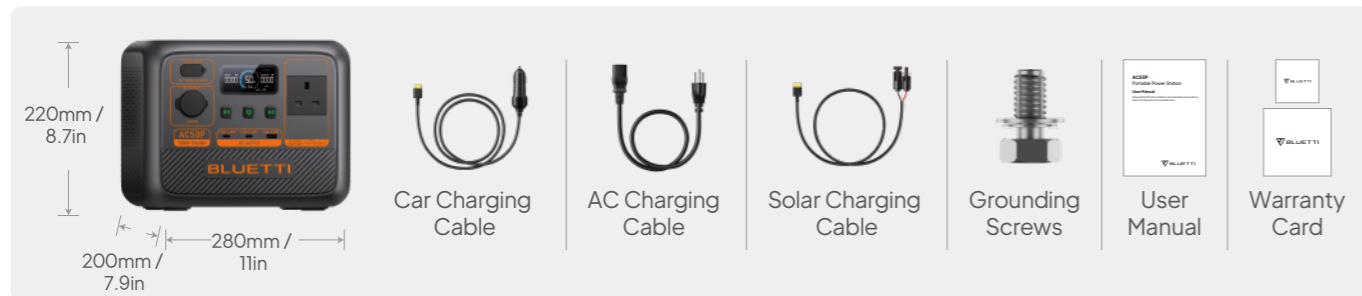

## Specifications

### General

Battery Capacity	504Wh
Cell Type	Lithium Iron Phosphate (LFP)
AC + DC Input	600W Max.
Net Weight	6.9kg / 15.2lbs
Dimensions (L × W × H)	280 × 200 × 220mm / 11 × 7.9 × 8.7in
Charging Temperature	0°C to 40°C / 32°F to 104°F
Discharging Temperature	-20°C to 40°C / -4°F to 104°F
Storage Temperature	-20°C to 40°C / -4°F to 104°F