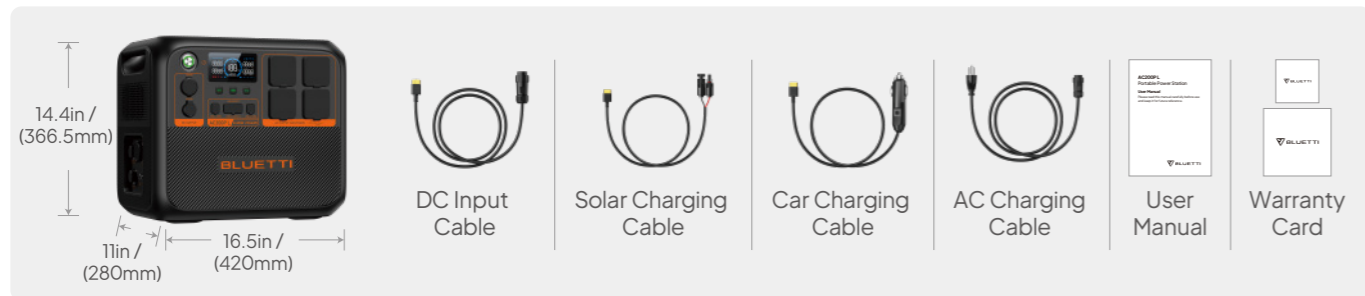

Specifications

General Data

Capacity	2,304Wh
Cell Type	LiFePO ₄
AC + DC Input	2,400W Max.
Charging Temperature	0°C-40°C / 32°F-104°F
Discharging Temperature	-20°C-40°C / -4°F-104°F

Output

Power	2,400W in total
Voltage	230V
Current	10.5A
Frequency	50Hz / 60Hz
Cigarette Lighter Port*1	12V / 10A
USB-A *2	5V / 3A, 9V / 2A, 12V / 1.5A, 18W Max.
USB-C *2	5 / 9 / 12 / 15 / 20V, 3A; 20V, 5A
48V DC Port*1	48V / 8A
Wireless Charging Pad*2	15W Max.

DC/PV Input

Power	1,200W Max.
Voltage	12V~145V

AC Input

Voltage	230V
Current	10.5A Max.
Frequency	50Hz / 60Hz
UPS Switching time	≤20ms

Others

Connectivity	WiFi / Bluetooth
Dimensions (L * W * H)	420mm * 280mm * 366.5mm / 16.5in * 11in * 14.4in
Net Weight	28.3kg / 62lbs
Certifications	UN38.3, 3C, SRRC, FCC, IC, UL, PSE, TELEC, CE, NTC, RCM

Best Power Solution for A Better RV Experience

When you're out there on the open road in your trusty RV, the BLUETTI AC200P L is your go-to choice. With a hefty 2,304Wh-7,833.6Wh capacity and 2,400W continuous output, it can handle just about any gadget you've brought along, making your RV feel like a home away from home.

- Wireless Charging Pad*2
- Cigarette Lighter Port*1
- AC Outlet*4
- 48V RV Port*1
- USB-C Port*2
- USB-A Port*2

Global Available Socket