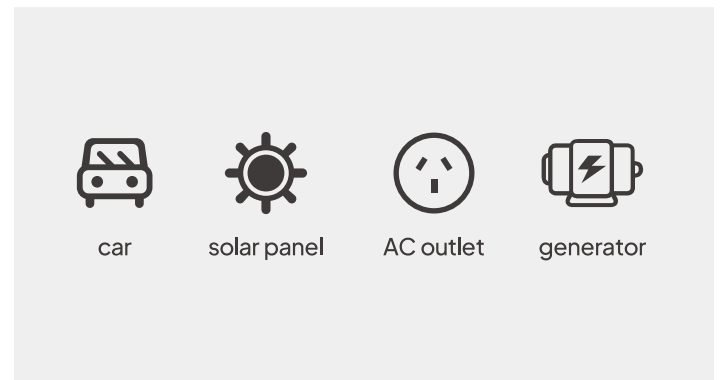

Multiple Charging Ways

Flexible to charge the AC180P via AC outlets, solar panels, car or generator.

Safe & Reliable

Safety always comes first priority.

5 years	10 years	3500+	CHUBB		
Warranty	Life Span	Life Cycles	Global Insurance	Management System	Certified