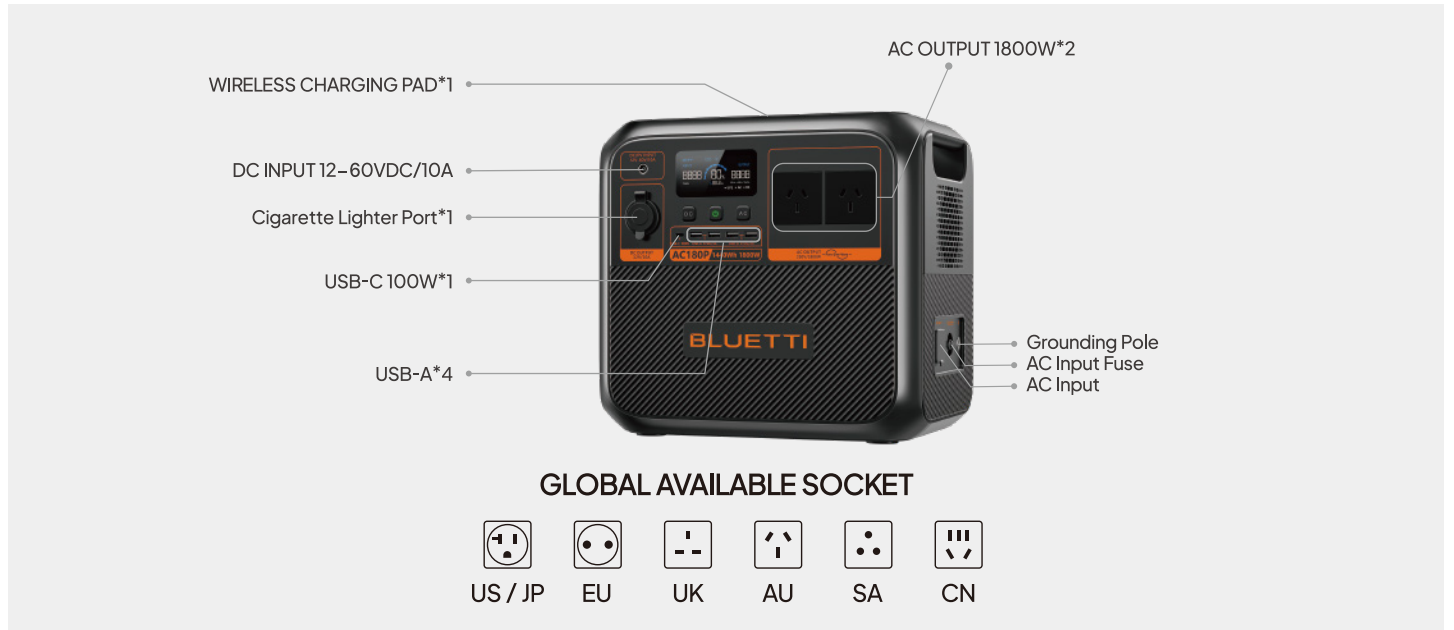

OVERVIEW

SPECIFICATION	
Battery Chemistry	LiFePO₄
Weight	17kg
Output	1800W
Capacity	1440Wh
Charging Temperature	0°C ~ 40°C
Discharging Temperature	-20°C ~ 40°C

INPUT	
AC	1440W Max. @10°C~30°C
UPS	Switching time ≤20ms
DC	500W Max, 12V-60V, 10A
Lead-acid battery charging	12V/24V
Car Charging	12V/24V

OUTPUT	
AC	
Output Power	1800W
Output Port*2 (EU)	230V 50/60Hz, 7.8A
DC	
Cigarette Lighter Port*1	120W Max, 12V/10A
USB-A*4	5V/3A
USB-C*1	5V/9V/12V/15V/20V, 3A; 20V, 5A
Wireless Charging Port	5W/7.5W/10W/15W

*Specifications are subject to change without notice

Contact Us