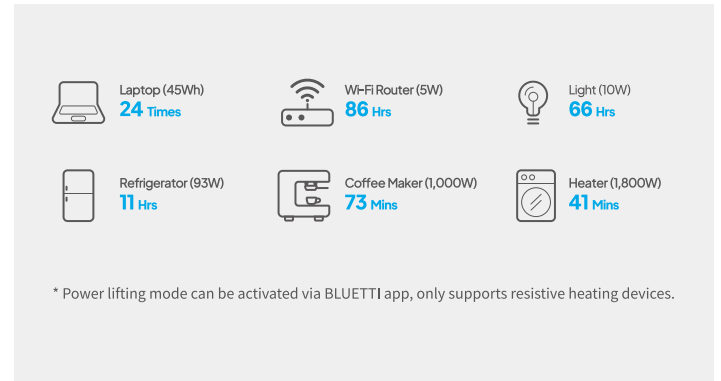

## Highly Efficient Charging

0-80% Recharging in 1 Hour  
with 1,440W AC Input.

## Power 99% Appliances

Power Lifting Mode, boost the AC output from 1800W to 2700W to satisfy most power needs.