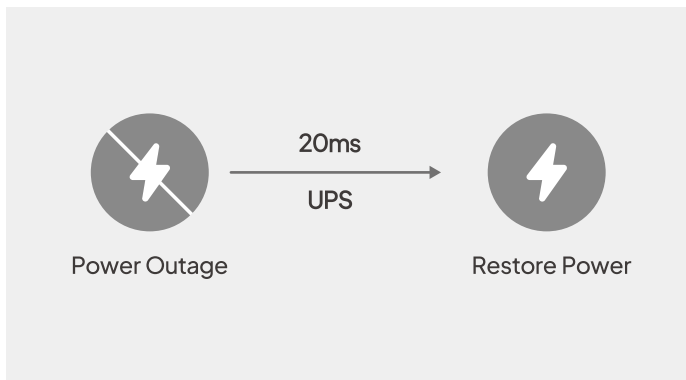

## Highly Efficient Charging

0-80% Recharging in 1 Hour  
with 1,440W AC Input.

## Power 99% Appliances

Power Lifting Mode, boost the AC output from 1800W to 2700W to satisfy most power needs.

## Seamless 24/7 UPS

The UPS function enables your emergency power response to switch over in just 20ms in case of a power outage.