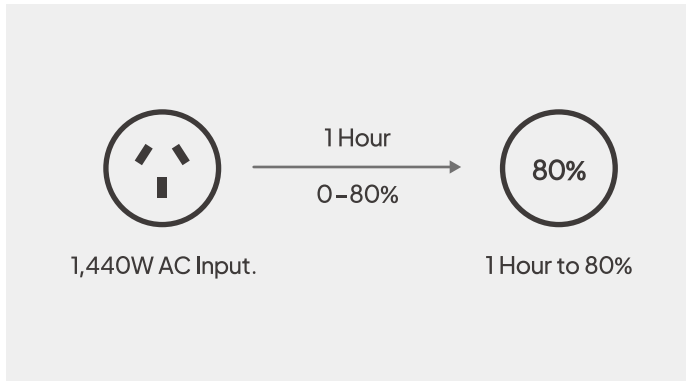

## Power 99% Appliances

Power Lifting Mode, boost the AC output from 1800W to 2700W to satisfy most power needs.