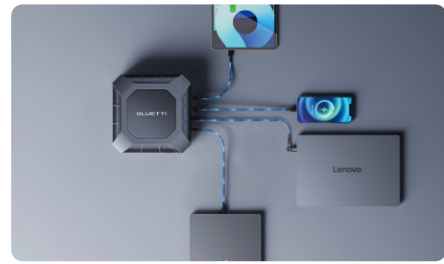

288W Max. Output

Connect 4 Devices at Once

Universal Compatibility

For 90% of Laptops

USB-C 100W

Bidirectional Charging

Exclusive BMS Algorithm

Less Energy Consumption,
Longer Battery Life

Smart Cooling

Prevent
Overheating

LiFePO4 Battery

Safe & Stable

Power your Everyday Gear Effortlessly

With an impressive 288W output and a robust 153.6Wh (48,000mAh) capacity, the X20 is your go-to for outdoor adventures and emergencies. It features a bidirectional 100W USB-C port, two USB-A ports (18W and 10.5W), and an exclusive 160W laptop port (20V/8A), giving you the flexibility to charge everything with ease.