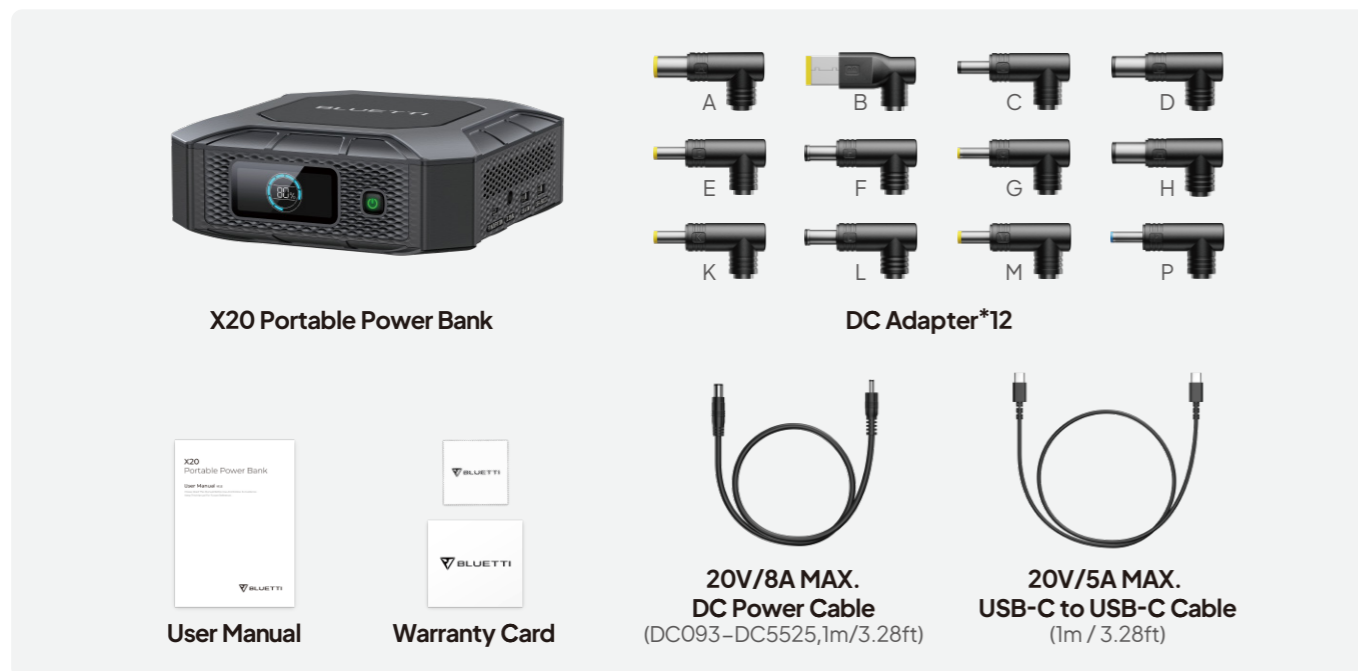

In The Box

BLUETTI X20 Power Bank for Laptops

Your Laptop's Power Companion on the Go

153.6Wh | 288W

Contact Us

EN-V1.0

Compatible with Over 90% of Laptops on the Market

Exclusive BMS Algorithm for Enhanced Energy Efficiency