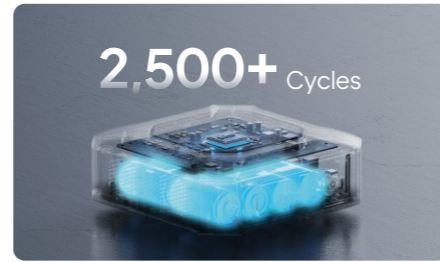

Smart Cooling

Prevent
Overheating

LiFePO4 Battery

Safe & Stable

Power your Everyday Gear Effortlessly

With an impressive 288W output and a robust 153.6Wh (48,000mAh) capacity, the X20 is your go-to for outdoor adventures and emergencies. It features a bidirectional 100W USB-C port, two USB-A ports (18W and 10.5W), and an exclusive 160W laptop port (20V/8A), giving you the flexibility to charge everything with ease.